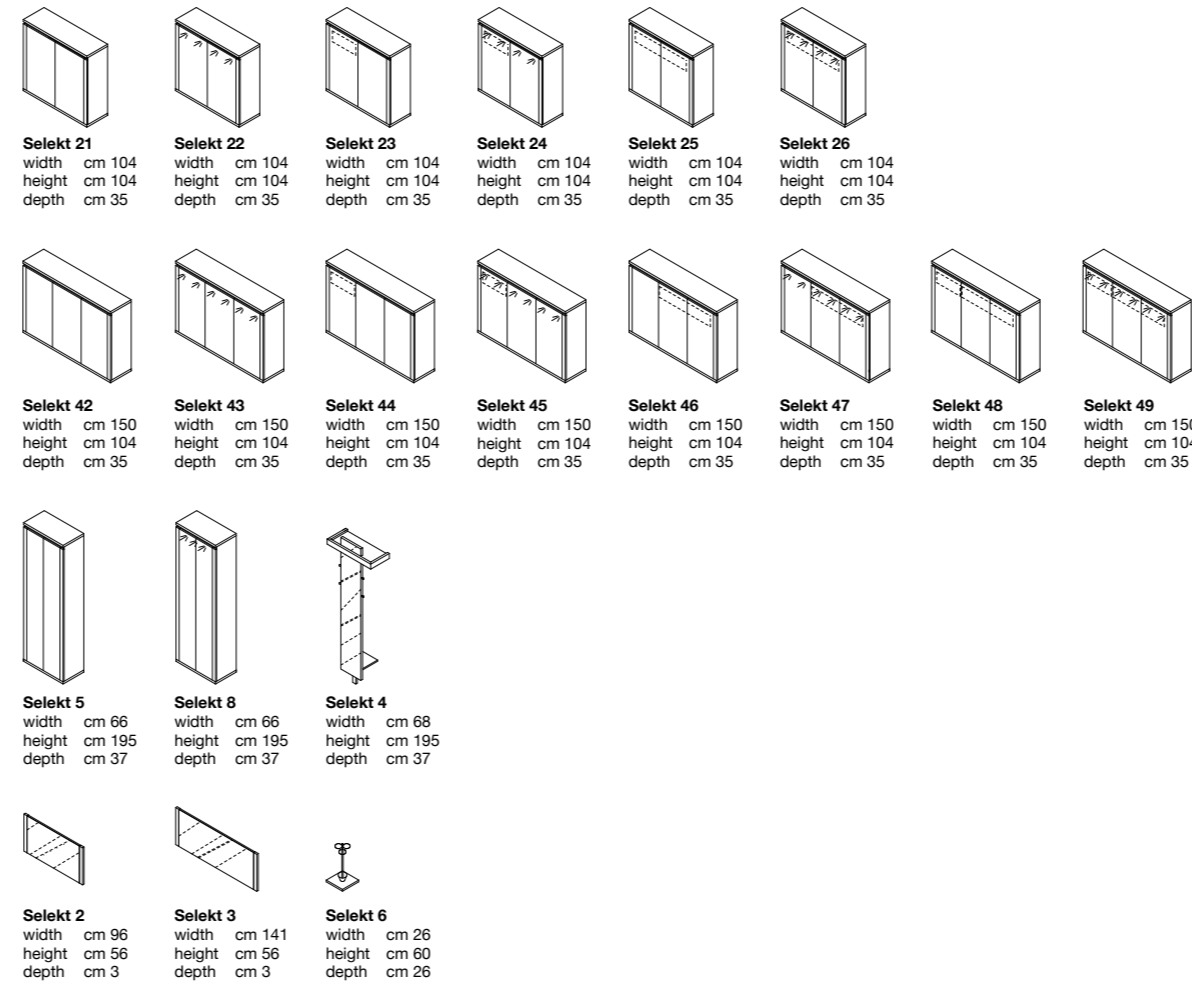

Technical drawings