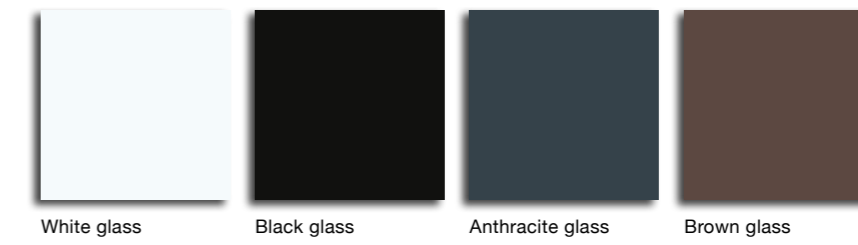

Colors table | Luna