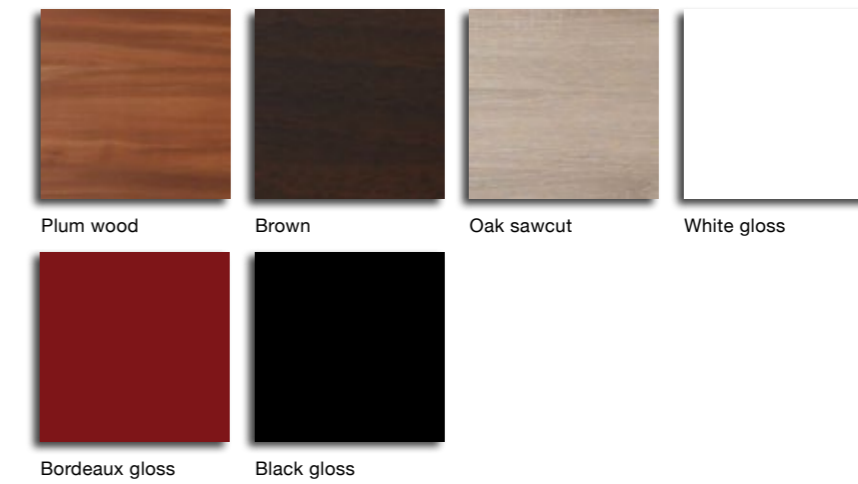

Colors table | Only