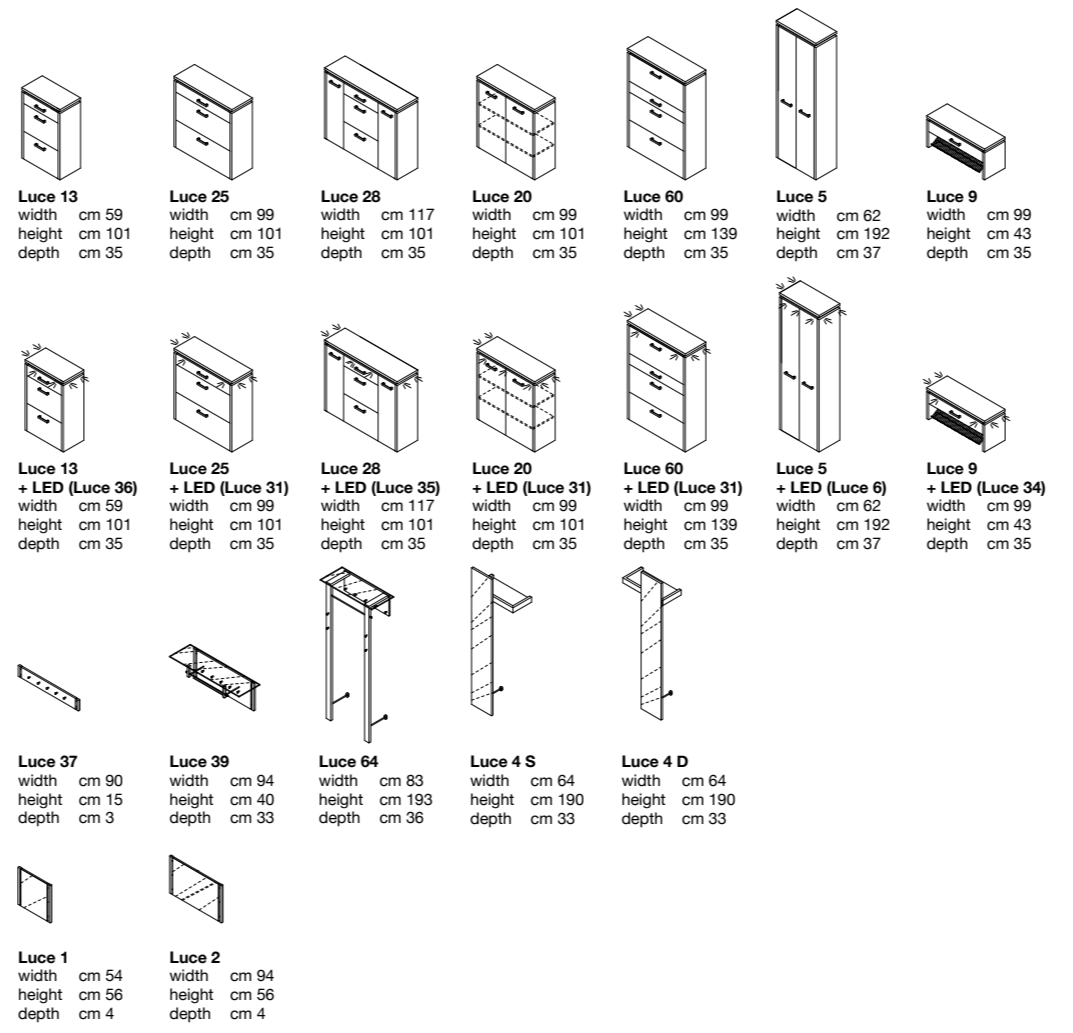

Technical drawings

Colors table

Structure

Front