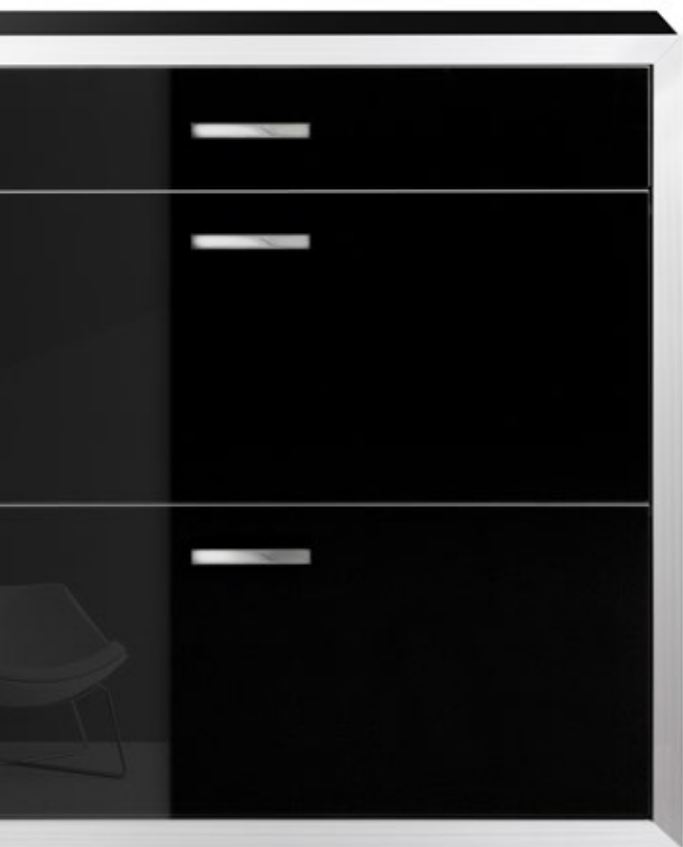

COLLECTION

Frame

Frame

Elegant, functional and space saving thanks to its reduced depth (25cm).
Modern and linear design of high quality.
The structure is always in aluminium color enhanced by the frame in aluminium striped, while for the front the choice is between glasses, white gloss or bordeaux gloss. Despite the reduced depth, it has a remarkable interior space.
The FRAME helps to make your entrance really chic.

Modern and linear design

Frame 23 | Shoescabinet, flaps with basket for shoes
(Structure: aluminium melamine – Frame: aluminium striped – Front: black glass and white glass – Top: white glass)

Frame 8 | Coat-hanger with glass shelf
(Structure: aluminium melamine – Frame: aluminium striped – Front: white glass)

Frame 25 | Shoescabinet, drawer without soft-close, flaps with basket for shoes
(Structure: aluminium melamine – Frame: aluminium striped – Front and top: black glass)

Elegant aluminum profiles

- Frame 4** | Coat-hanger with glass shelf
(Structure: aluminium melamine – Frame: aluminium striped – Front: mirror)
- Frame 1** | Mirror (Structure: aluminium melamine – Frame: aluminium striped)
- Frame 13** | Shoescabinet, drawer without soft-close, flaps with basket for shoes
(Structure: aluminium melamine – Frame: aluminium striped – Front and top: red glass)